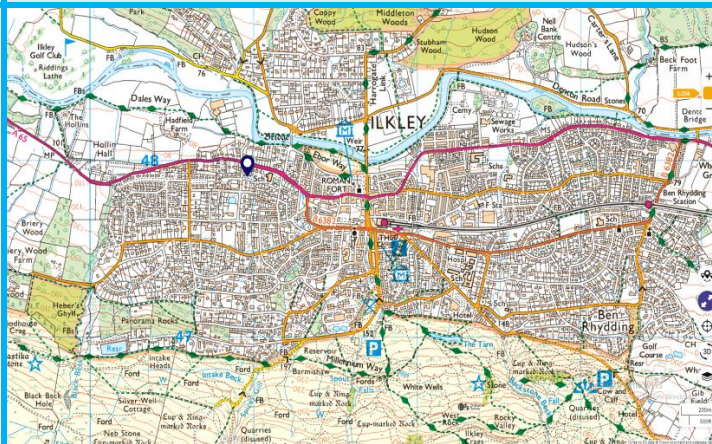

8 Point Compass

Is Ilkley a Good Tourist Destination?

Key Facts

- ❖ Ilkley is a rural town because of the many fields, Moorside and Greenland surrounding it.
- ❖ Ilkley is situated in the county of West Yorkshire.
- ❖ There are 6 counties surrounding West Yorkshire:
 - North Yorkshire
 - South Yorkshire
 - East riding of Yorkshire
 - Lancashire
 - Greater Manchester
 - Derbyshire
- ❖ Ilkley is situated on the River Wharf.
- ❖ The climate in Ilkley is mild, and generally warm and temperate. There is significant rainfall throughout the year in Ilkley. Even the driest month still has a lot of rainfall.

Ilkley (Rural)

Year 3

English Counties

London (Urban)